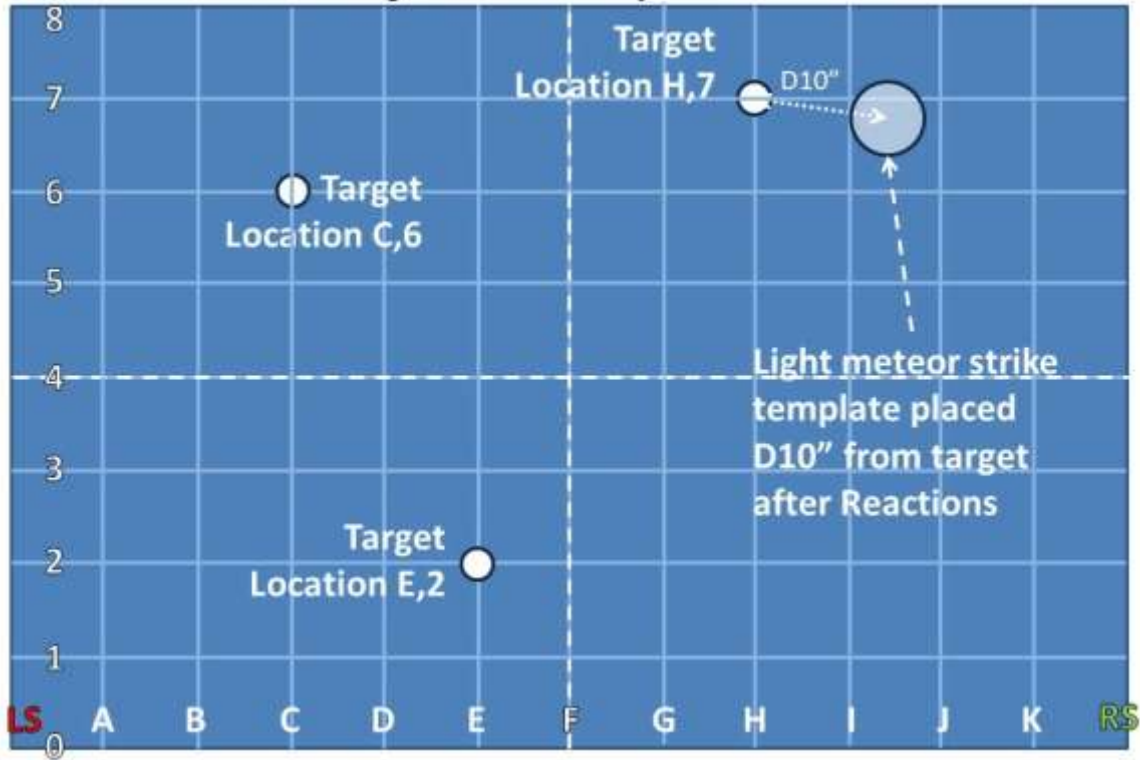

ORBITAL BARRAGE – TARGET GRID REFERENCES

Scenario 19IW1 – Orbital Barrage Grid Reference system

Complete the following table each turn at the time indicated.

Fill in before start of turn	Strike in Turn	Heavy Meteor Grid Ref (8")	Light Meteor 1 Grid Ref (4")	Light Meteor 2 Grid Ref (4")
1	2	,	,	,
2	3	,	,	,
3	4	,	,	,
4	5	,	,	,
5	6	,	,	,
6	(7)	,	,	,